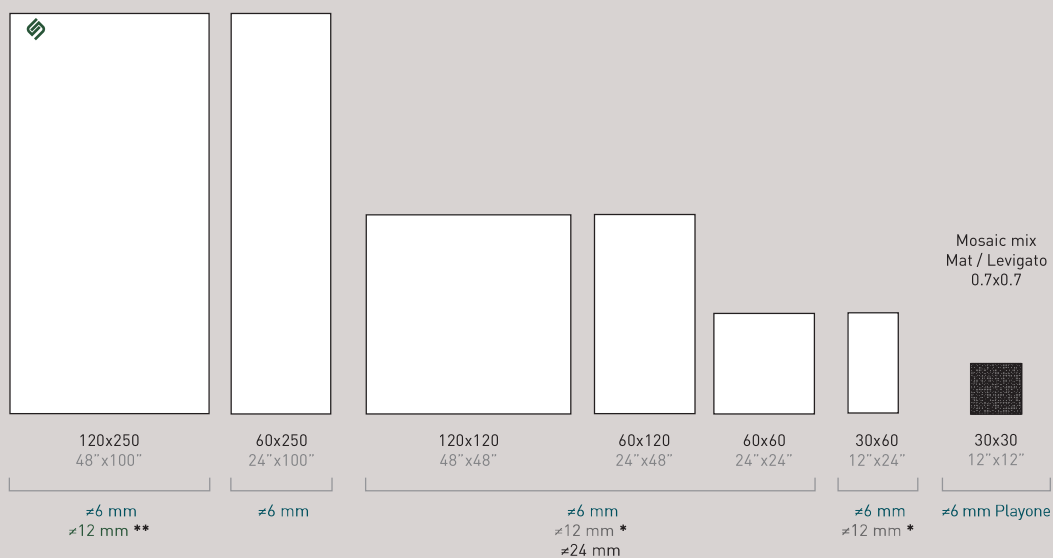

Concept 1  
collection

Concept 1  
collection

NOTE:  
Platinum, Red, Turquoise  
e Flame Texture Mat sono  
disponibili solo su base colore  
Ink.

-  
Tutte le immagini riproducono  
una porzione delle lastre.

NOTES:  
Platinum, Red, Turquoise and  
Flame Texture Mat are available  
on Ink colour basis only.

-  
All images reproduce a portion  
of the slab.

Concept 1  
collection

formati e spessori / sizes and thicknesses

gamma / range

COLORE COLOUR	SUPERFICIE SURFACE	SPESSORE THICKNESS	120x250 48" x 100" unrect.	120x250 48" x 100"	60x250 24" x 100"	120x120 - 60x120 - 60x60 48" x 48" - 24" x 48" - 24" x 24"	30x60 12" x 24"	PLAYONE SHAPES	PLAYONE MOSAICS	PLAYONE BRICK BAR
Milk Stone Ash Land Ink	Mat Levigato	# 6	-	•	☒	•	•	•	•	-
	Texture Mat Texture Levigato	# 6	-	•	☒	•	•	•	-	-
Milk Stone Ash Land Ink	Mat Levigato	# 12	•	-	-	-	-	-	-	•
Milk Stone Ash Land Ink	Bocciardato R10 [Also in Bocciardato R11 anti-slip. Specify in the order].	# 12	-	-	-	•	•	-	-	•
Ink Platinum Ink Red Ink Turquoise Ink Flame	Texture Mat	# 6	-	•	☒	•	•	☒	☒	-
Milk Stone Ash Land Ink	Mat Bocciardato R10 [Also in Bocciardato R11 anti-slip. Specify in the order].	# 24	-	-	-	☒	-	-	-	-