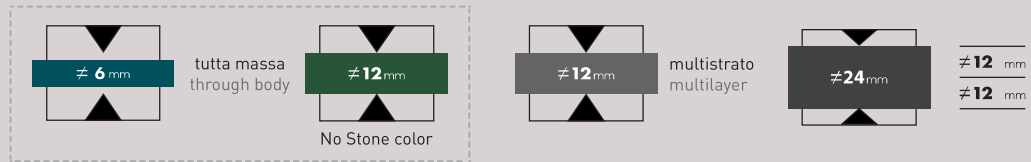

Concept 1
collection