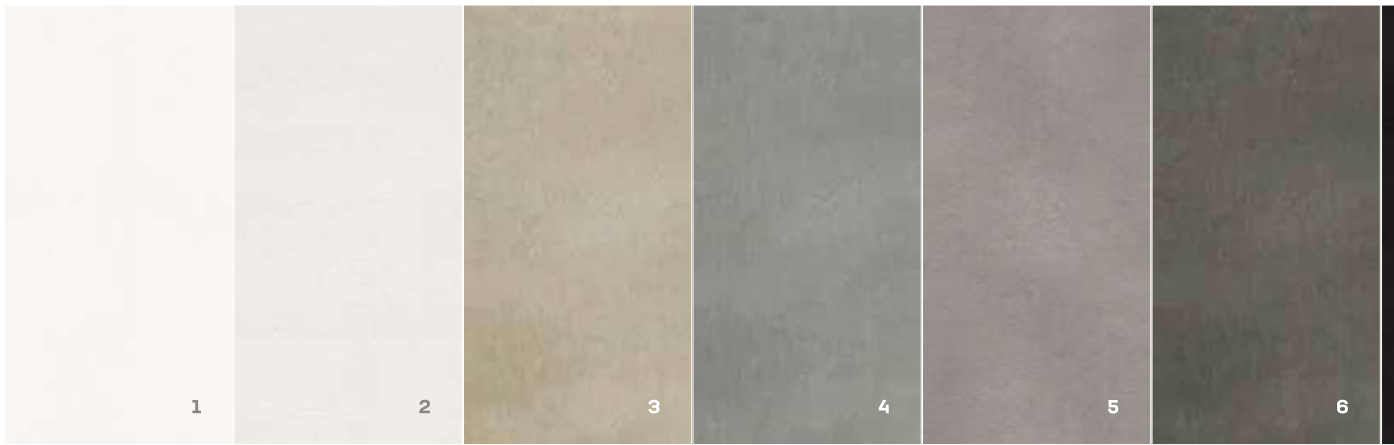

COLLECTION

1. *Pure / 2. Ice / 3. Rope / 4. Grey / 5. Iron / 6. Smoke / 7. *Black /
8. Graphite / 9. Brown / 10. Mud / 11. Beige / 12. Dust / 13. White

CONCRETE / MADE 2.0 COLLECTION

FORMATI / SIZES

CONCRETE

MOSAICI FORNITI SU RETE / MOSAICS ARE MESH-MOUNTED

*I colori PURE e BLACK sono disponibili solo Through Body #6mm nei formati / The colours PURE and BLACK are available in Through Body #6mm, only in the following sizes: 120x250, 60x250, 120x120, 60x120, 60x60, 30x60, Mosaic 0.7x0.7, Mosaic 1.5x1.5, Action Mosaic, Stripes Mosaic, Wall Mosaic.