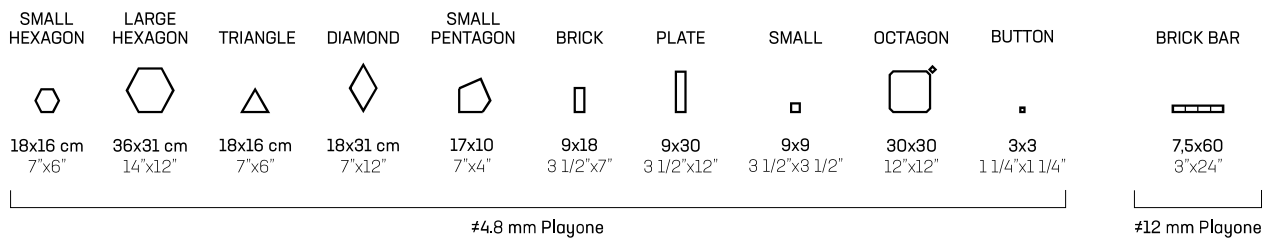

COLLECTION

1. *Pure / 2. Ice / 3. Rope / 4. Grey / 5. Iron / 6. Smoke / 7. *Black /
8. Graphite / 9. Brown / 10. Mud / 11. Beige / 12. Dust / 13. White

CONCRETE / MADE 2.0 COLLECTION

FORMATI / SIZES

CONCRETE

MOSAICI FORNITI SU RETE / MOSAICS ARE MESH-MOUNTED

*I colori PURE e BLACK sono disponibili solo Through Body #6mm nei formati / The colours PURE and BLACK are available in Through Body #6mm, only in the following sizes: 120x250, 60x250, 120x120, 60x120, 60x60, 30x60, Mosaic 0.7x0.7, Mosaic 1.5x1.5, Action Mosaic, Stripes Mosaic, Wall Mosaic.