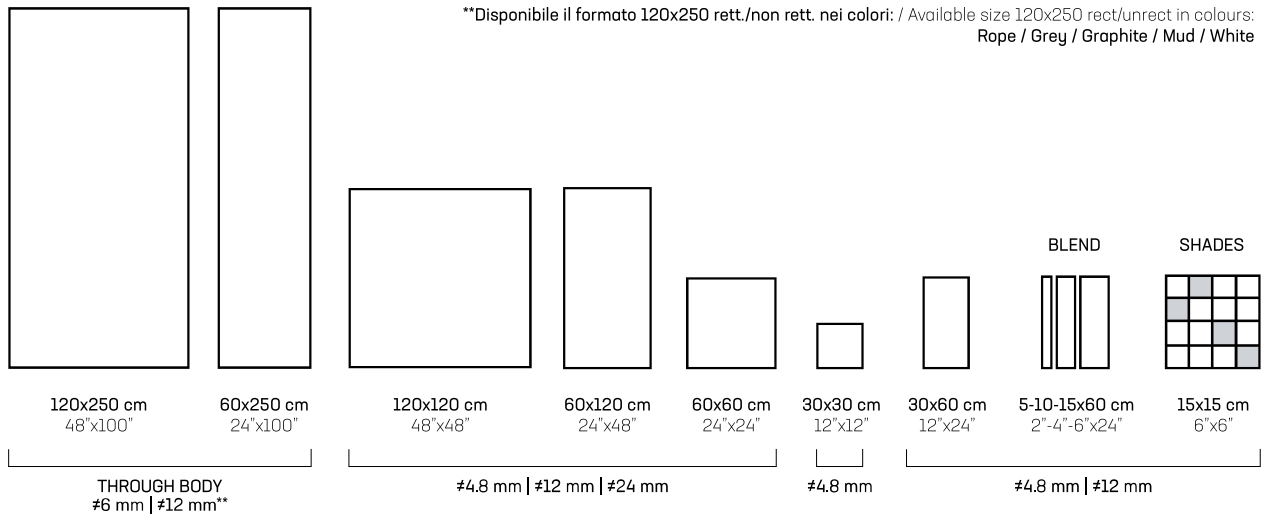

COLLECTION

1. *Pure / 2. Ice / 3. Rope / 4. Grey / 5. Iron / 6. Smoke / 7. *Black /
8. Graphite / 9. Brown / 10. Mud / 11. Beige / 12. Dust / 13. White

CONCRETE / MADE 2.0 COLLECTION

FORMATI / SIZES

CONCRETE

MOSAICI FORNITI SU RETE / MOSAICS ARE MESH-MOUNTED

*I colori PURE e BLACK sono disponibili solo Through Body #6mm nei formati / The colours PURE and BLACK are available in Through Body #6mm, only in the following sizes: 120x250, 60x250, 120x120, 60x120, 60x60, 30x60, Mosaic 0.7x0.7, Mosaic 1.5x1.5, Action Mosaic, Stripes Mosaic, Wall Mosaic.

MOSAIC 0.7x0.7	MOSAIC 1.5x1.5	ACTION MOSAIC	STRIPES MOSAIC	STRIPES MOSAIC	WALL MOSAIC	WALL MOSAIC MIX A	WALL MOSAIC MIX B
30x30 12"x12"	30x30 12"x12"	30x30 12"x12"	30x60 12"x24"	15x120 6"x48"	30x30 12"x12"	30x30 12"x12"	30x30 12"x12"