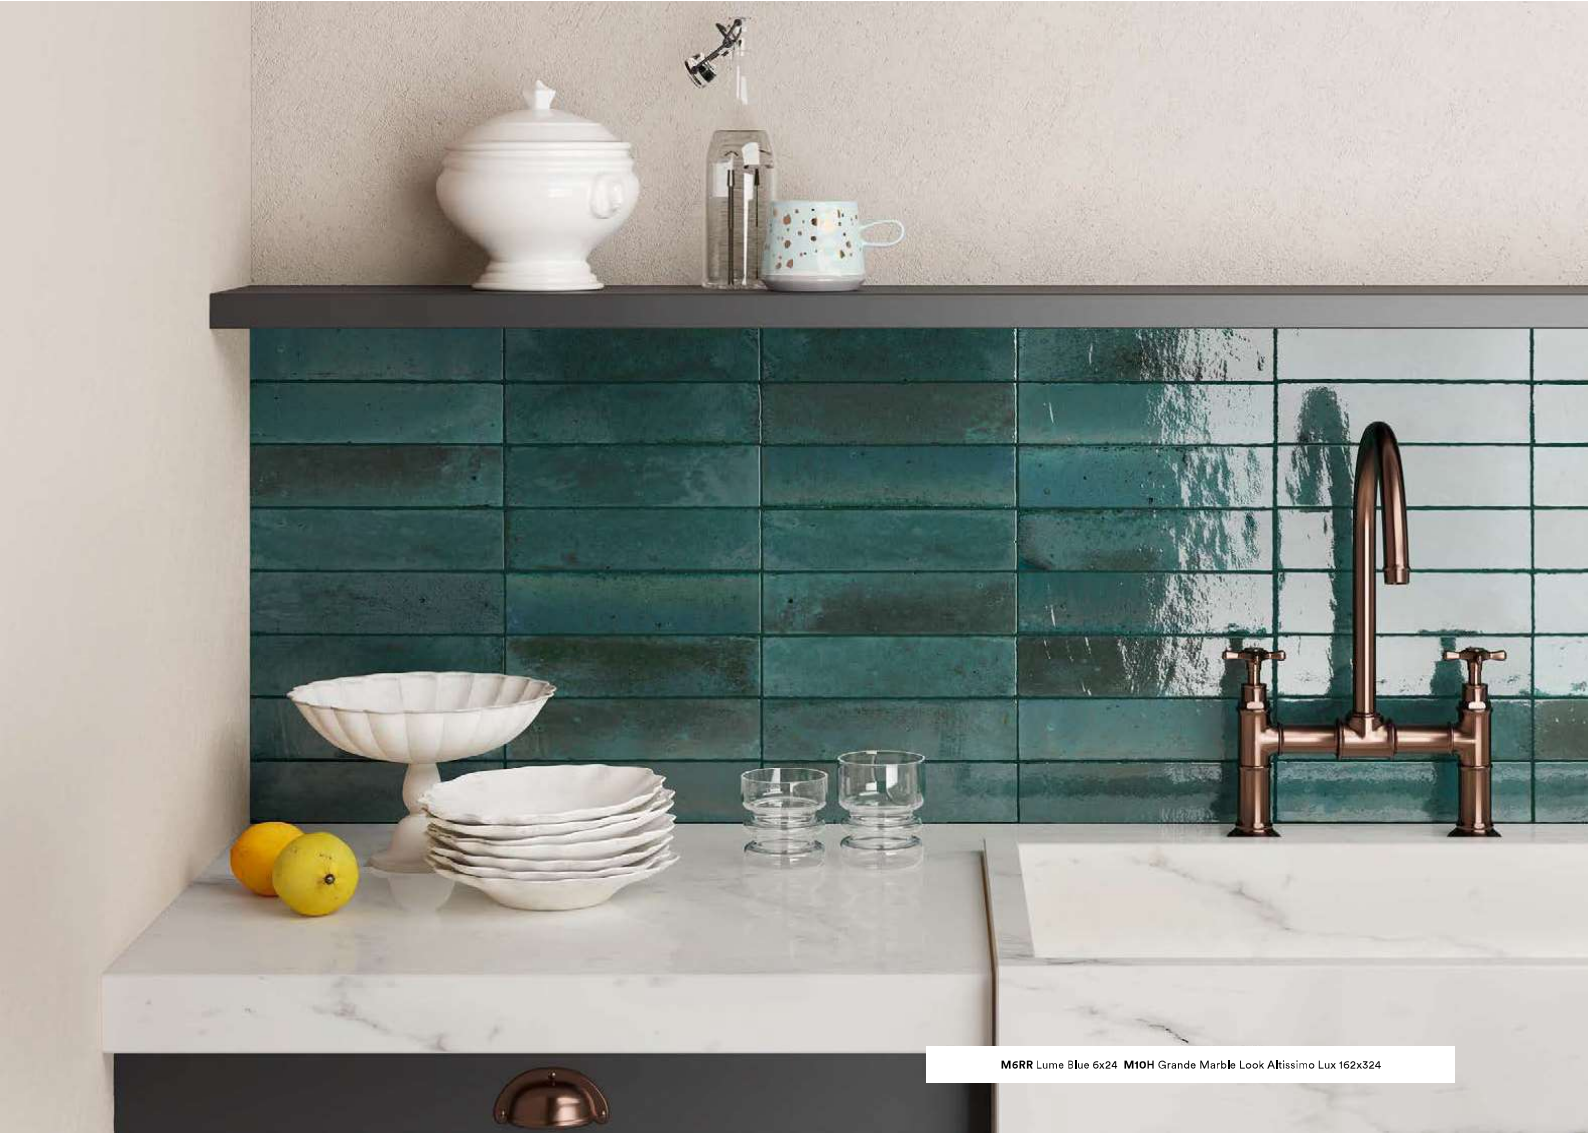

MA9P Lume Off White 6x24 M9SR Cementum Olive Rettificato 60x120
M9DC Grande Stone Look Porfido Greenery Fiammato 20mm Strutt. 162x324