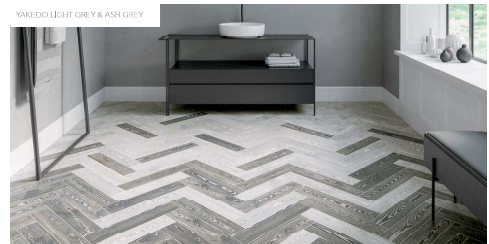

TANKA GRAPHITE & YAKEDO SAND

TANKA WHITE & TAUPE

YAKEDO LIGHT GREY & ASH GREY