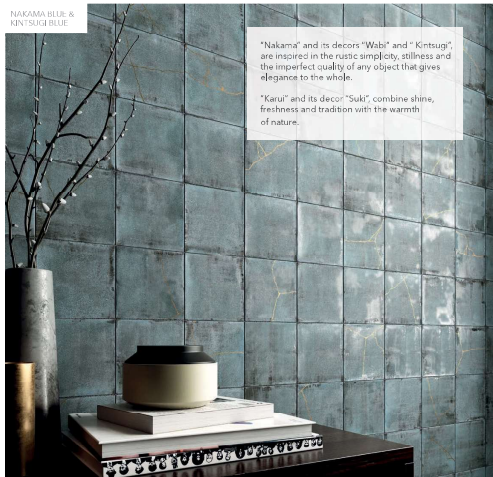

NAKAMA BLUE & KINTSUGI BLUE

TECHNICAL FEATURES / INFORMACIÓN TÉCNICA