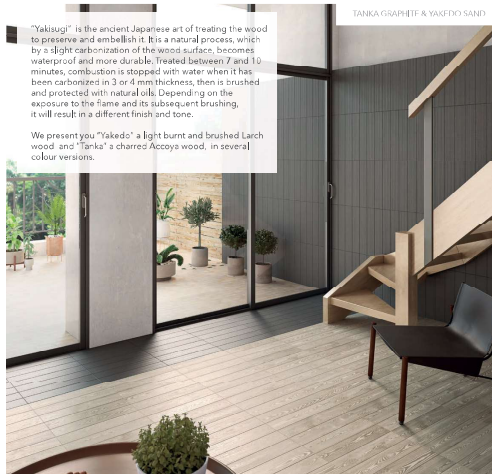

YAKEDO LIGHT GREY & ASH GREY

KARUI IVORY & ROUNDED EDGE / KARUI BIVORY

KARUI SMOKE & SUKI SMOKE

YAKEDO 4"x20" / 10 x 50 cm

TANKA 4"x20" / 10 x 50 cm

Technical specifications and icons for Yakedo and Tanka series.

TANKA GRAPHITE & YAKEDO SAND